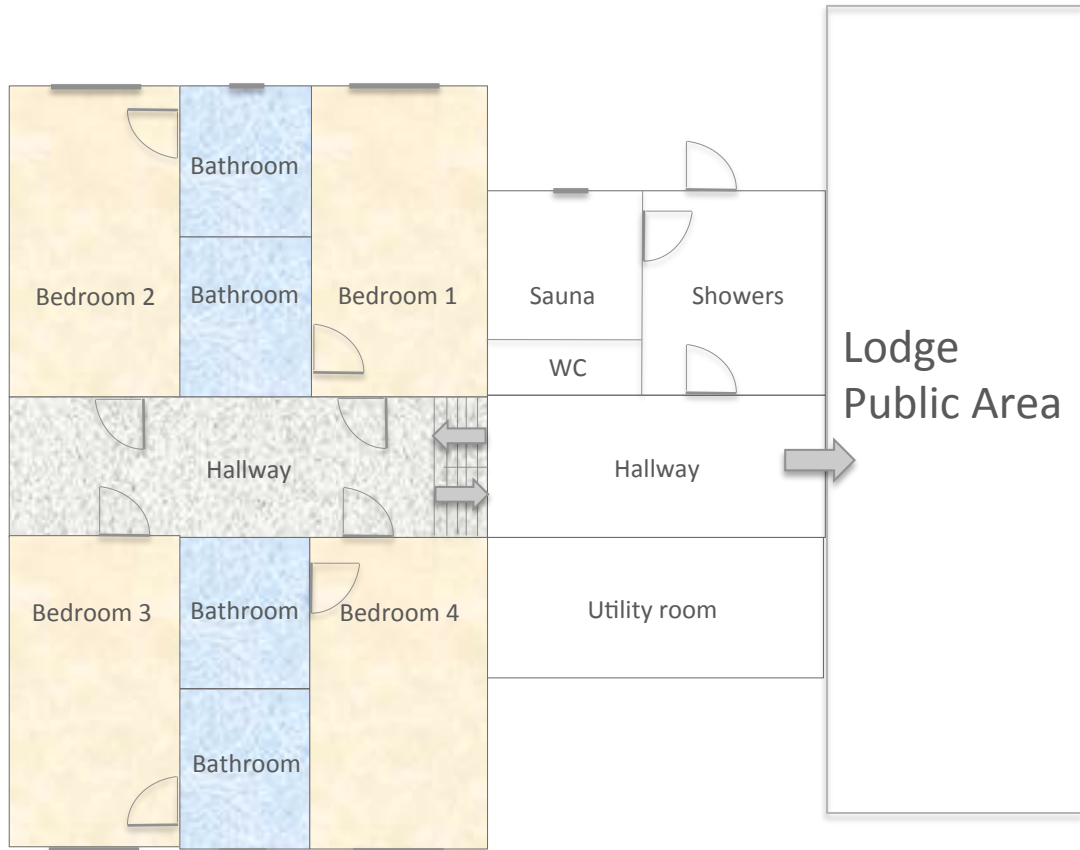

Room 1

- ◇ En suite bathroom
- ◇ Shower gel/shampoo dispenser
- ◇ Hairdryer
- ◇ Towels (2 large, 2 small)
- ◇ Bathrobes

Room 2

- ◇ En suite bathroom
- ◇ Shower gel/shampoo dispenser
- ◇ Hairdryer
- ◇ Towels (2 large, 2 small)
- ◇ Bathrobes

Room 5

- ✧ En suite bathroom
- ✧ Shower gel/shampoo dispenser
- ✧ Hairdryer
- ✧ Towels (2 large, 2 small)
- ✧ Bathrobes

Room 6

- ◇ En suite bathroom
- ◇ Shower gel/shampoo dispenser
- ◇ Hairdryer
- ◇ Towels (2 large, 2 small)
- ◇ Bathrobes

Room 7

- ◇ En suite bathroom
- ◇ Shower gel/shampoo dispenser
- ◇ Hairdryer
- ◇ Towels (2 large, 2 small)
- ◇ Bathrobes

Room 8

- ◇ En suite bathroom
- ◇ Shower gel/shampoo dispenser
- ◇ Hairdryer
- ◇ Towels (2 large, 2 small)
- ◇ Bathrobes

Floor plan

Bedroom section

Upper floor

Fjord view

Lodge
Public Area

Mountain view

Floor plan

Bedroom section