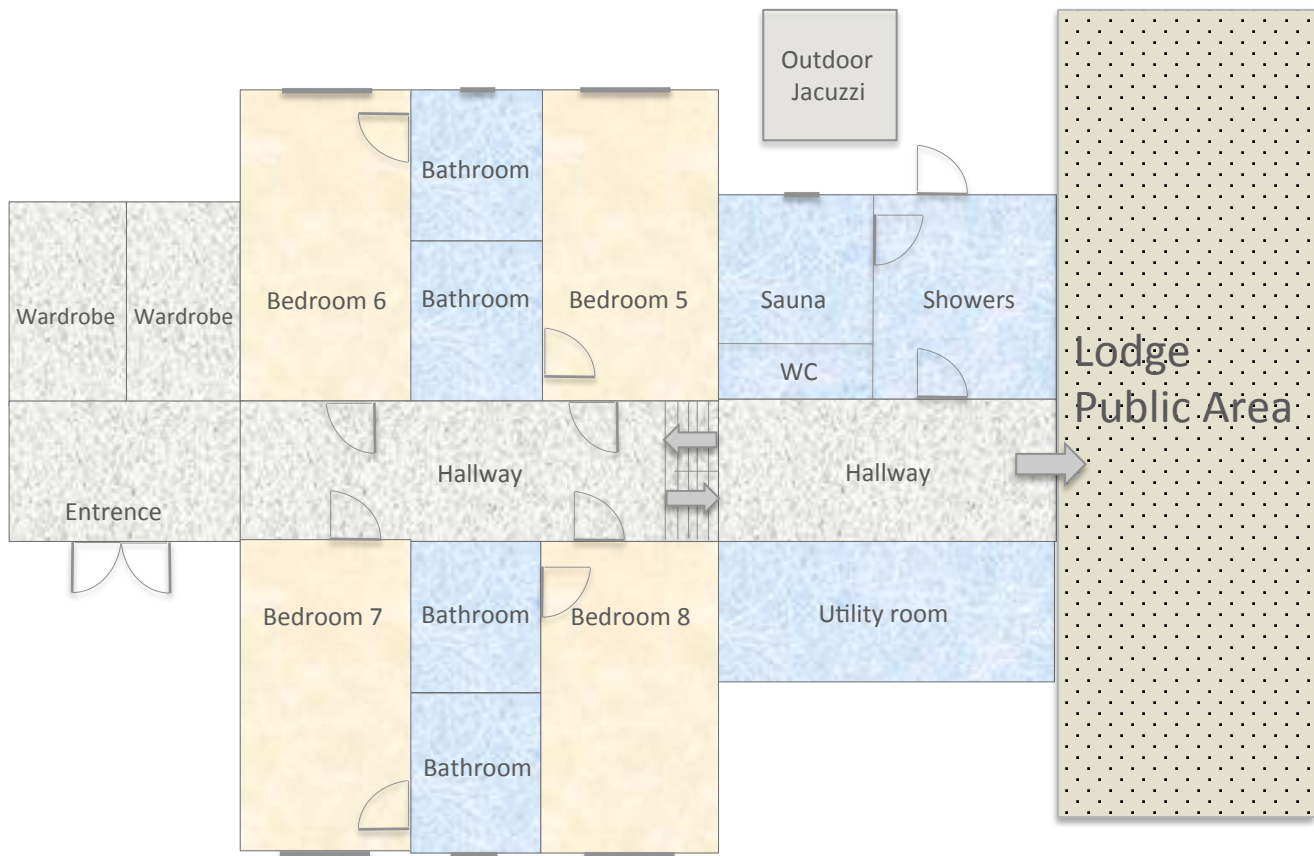

Room 1

- ◇ En suite bathroom
- ◇ Shower gel/shampoo dispenser
- ◇ Hairdryer
- ◇ Towels (2 large, 2 small)
- ◇ Bathrobes

Room 2

- ◇ En suite bathroom
- ◇ Shower gel/shampoo dispenser
- ◇ Hairdryer
- ◇ Towels (2 large, 2 small)
- ◇ Bathrobes

Room 7

- ◇ En suite bathroom
- ◇ Shower gel/shampoo dispenser
- ◇ Hairdryer
- ◇ Towels (2 large, 2 small)
- ◇ Bathrobes

Room 8

- ◇ En suite bathroom
- ◇ Shower gel/shampoo dispenser
- ◇ Hairdryer
- ◇ Towels (2 large, 2 small)
- ◇ Bathrobes

Floor plan

Bedroom section

Upper floor

Fjord view

Lodge
Public Area

Mountain view

Floor plan

Bedroom section

Ground floor

Fjord view

Mountain view

Floor plan Lodge public areas

Lyngen Lodge

Fjord view

Bedroom section

Mountain view