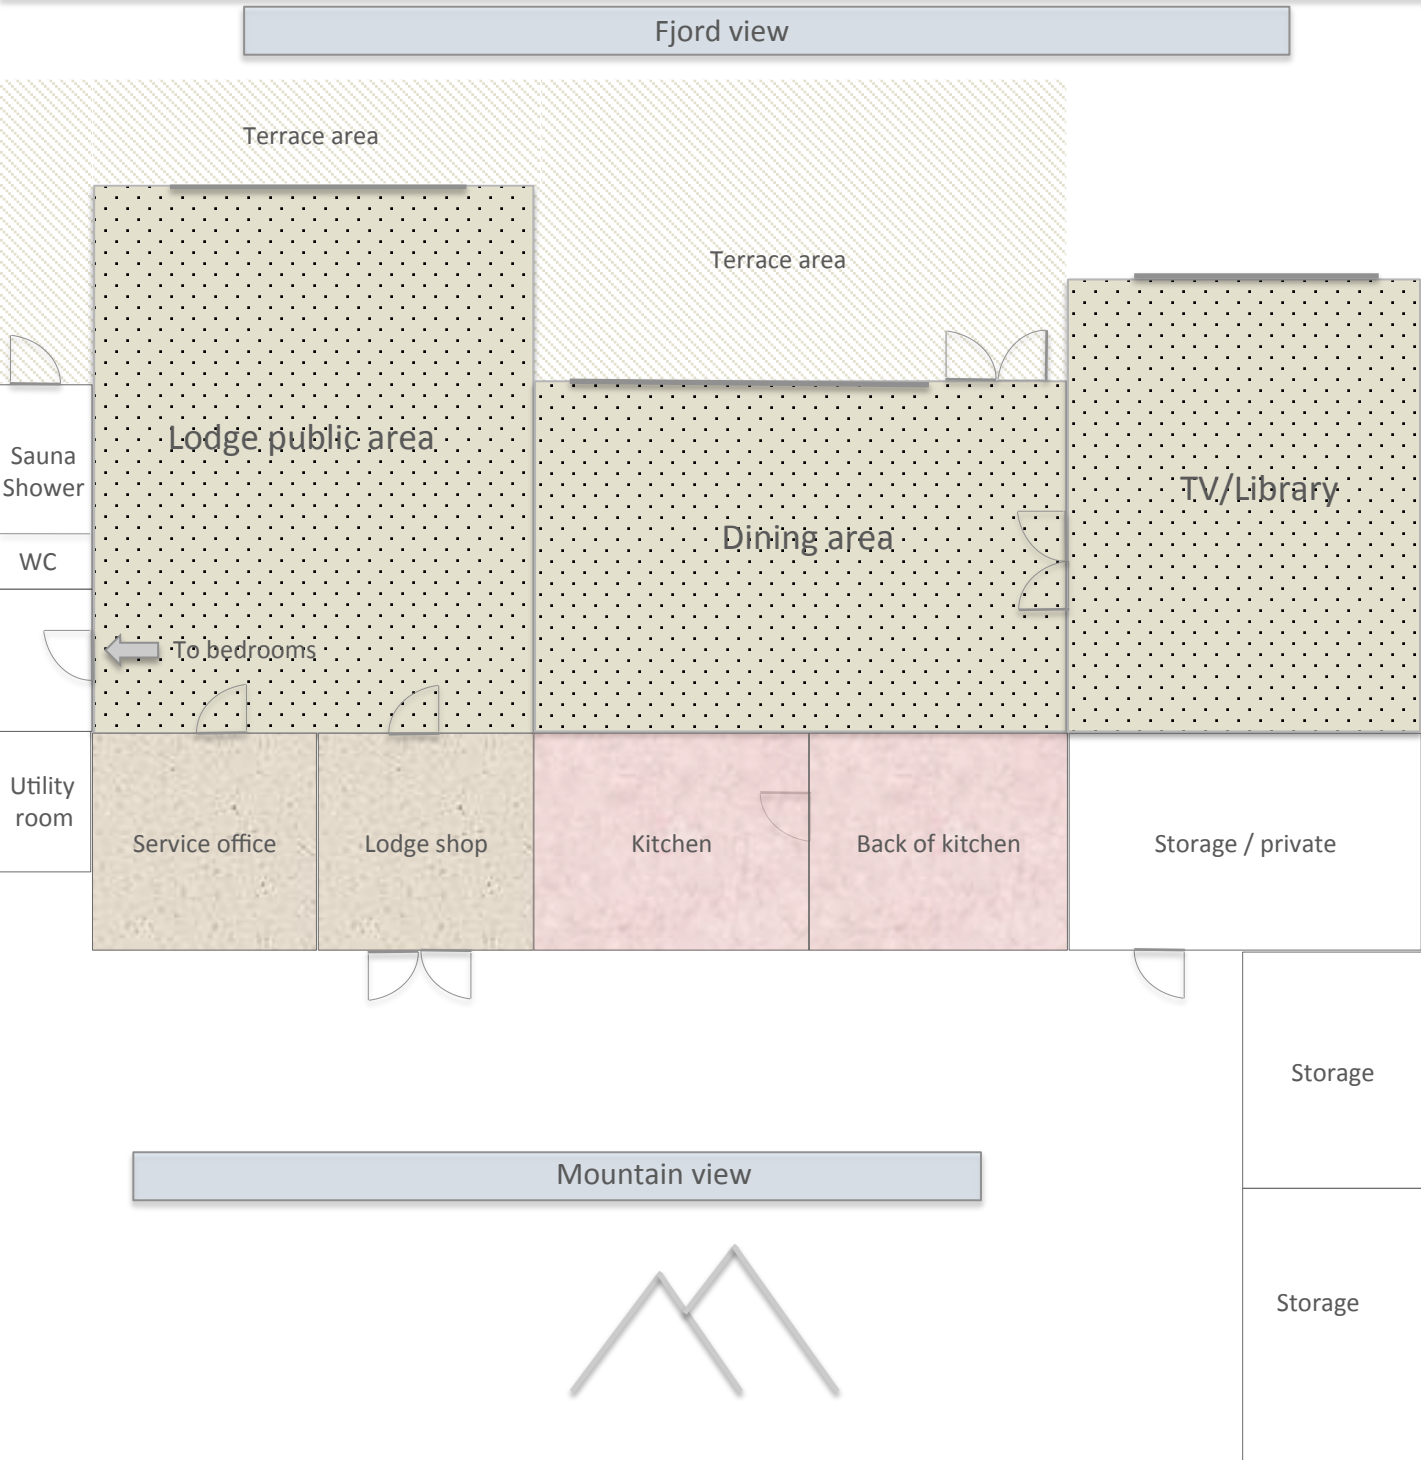

Room 1

- ◇ En suite bathroom
- ◇ Shower gel/shampoo dispenser
- ◇ Hairdryer
- ◇ Towels (2 large, 2 small)
- ◇ Bathrobes

Room 2

- ◇ En suite bathroom
- ◇ Shower gel/shampoo dispenser
- ◇ Hairdryer
- ◇ Towels (2 large, 2 small)
- ◇ Bathrobes

Floor plan

Bedroom section

Upper floor

Fjord view

Lodge
Public Area

Mountain view

Floor plan

Bedroom section

Ground floor

Fjord view

Mountain view

Floor plan Lodge public areas

Lyngen Lodge

Fjord view

Bedroom section

Mountain view